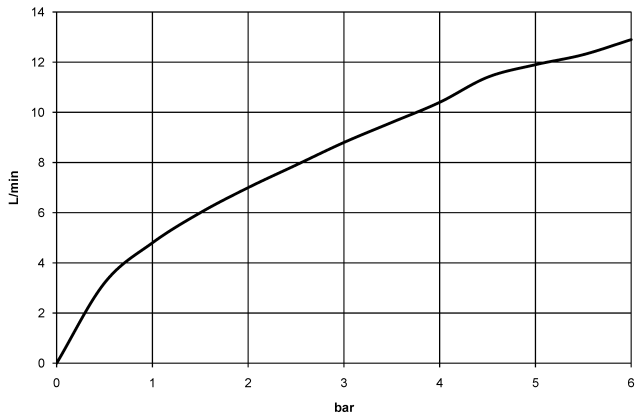

## DORNBACHT LYV Single-lever mixer Pull-out - Chrome

---

33 845 110

- 237mm projection
- pivotable spout 120°
- air-enriched flow and spray flow
- fabric braided hose 1500 mm
- max. flow 8.8 l/min at 3 bar flow pressure

Intrinsic protection against back flow.

	Chrome	33 845 110-00
	Soft Black	33 845 110-69
	Brushed Nickel	33 845 110-70

**DORNBRAUCHT LYV Single-lever mixer Pull-out - Chrome**

33 845 110

**Flow rate chart**