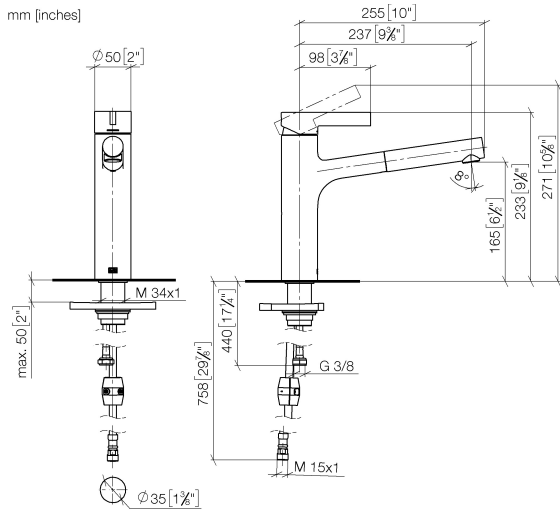

## DORNBACHT LYV Single-lever mixer Pull-out - Chrome

---

33 845 110

- 237mm projection
- pivotable spout 120°
- air-enriched flow and spray flow
- fabric braided hose 1500 mm
- max. flow 8.8 l/min at 3 bar flow pressure

Intrinsic protection against back flow.

	Chrome	33 845 110-00
	Soft Black	33 845 110-69
	Brushed Nickel	33 845 110-70

**DORNBRAUCHT LYV Single-lever mixer Pull-out - Chrome**

33 845 110

**Flow rate chart**

**Certificates**

Belgaqua\_23-012- ACS\_23 ACC NY AbP\_10068.  
27\_3. 085.

**DORNBRAUCH LYV Single-lever mixer Pull-out - Chrome**

33 845 110

Parts for other finishes can be found here: [Soft Black](#)

**Spare parts list**

No.	Item Number	Name	Quantity used	Delivery time
1	90 20 81 001 00-00	handle	1	2
2	90 28 30 010 00-00	cover	1	2
3	90 15 05 067 00 90	cartridge	1	2
4	90 18 40 227 00 90	insert	1	2
5	90 30 02 101 00 90	hose	1	2
6	90 23 01 051 00 90	flow reducer	1	2
7	90 14 05 081 00 90	seal	1	2
8	90 12 11 180 00-00	shower	1	2
9	90 14 15 062 00 90	gasket kit	1	2
10	90 30 01 211 00 90	shaft	1	2
11	90 14 05 080 00 90	seal	1	2
12	90 23 10 003 00 90	fixing set	1	2
13	04 30 04 100 00 90	hose	2	2
14	90 30 04 110 00 90	hose	1	2